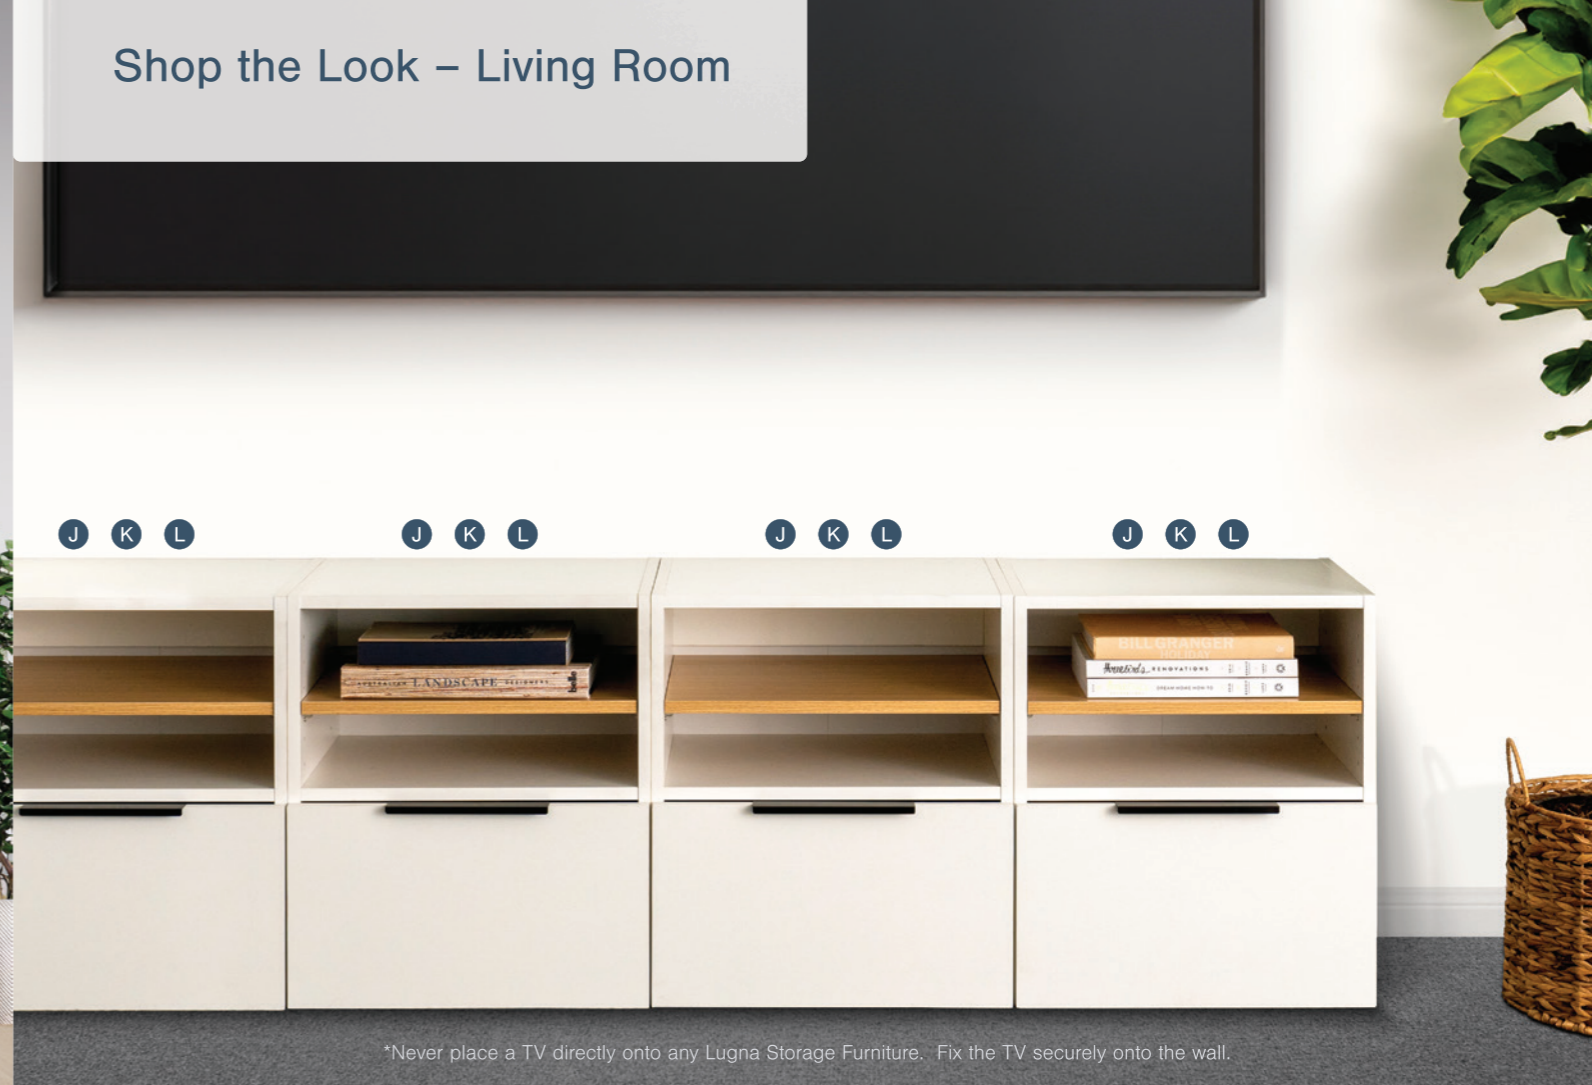

600mm W
580mm D

W 0430644
S 0430524
M 0431287
S 0430998
C 0430832

N

Scalloped Drawer

450mm W
580mm D

W 0430661
S 0430461
M 0431285
S 0431171
C 0430842

Shop the Look – Home Office

Shop the Look – Living Room