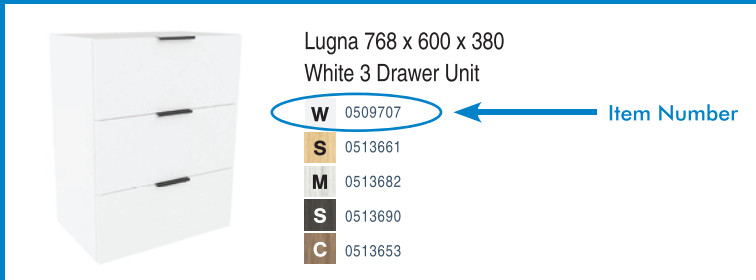

How It Works

It's as simple as 1,2,3! Follow the steps shown to purchase or order your product. If you need further advice, speak to a team member at the Special Orders Desk in-store.

---

1. Select The Product You Want

View the extensive range available in this brochure or online. Use the number shown below to order your product online or in-store.

---

2. Order Online or at the Special Orders Desk

After you have selected the product you want, take this brochure to the Special Orders Desk or order online at [bunnings.com.au](https://www.bunnings.com.au)

---

3. Get It Home

We Will Deliver

Delivery to your home or site can be arranged online or in-store when purchasing your products.

Pick-Up In-Store

If you decide to pick-up in-store and need help to get it home, you can:

- borrow a courtesy trailer
- hire a vehicle

Check with your local Bunnings store for availability.