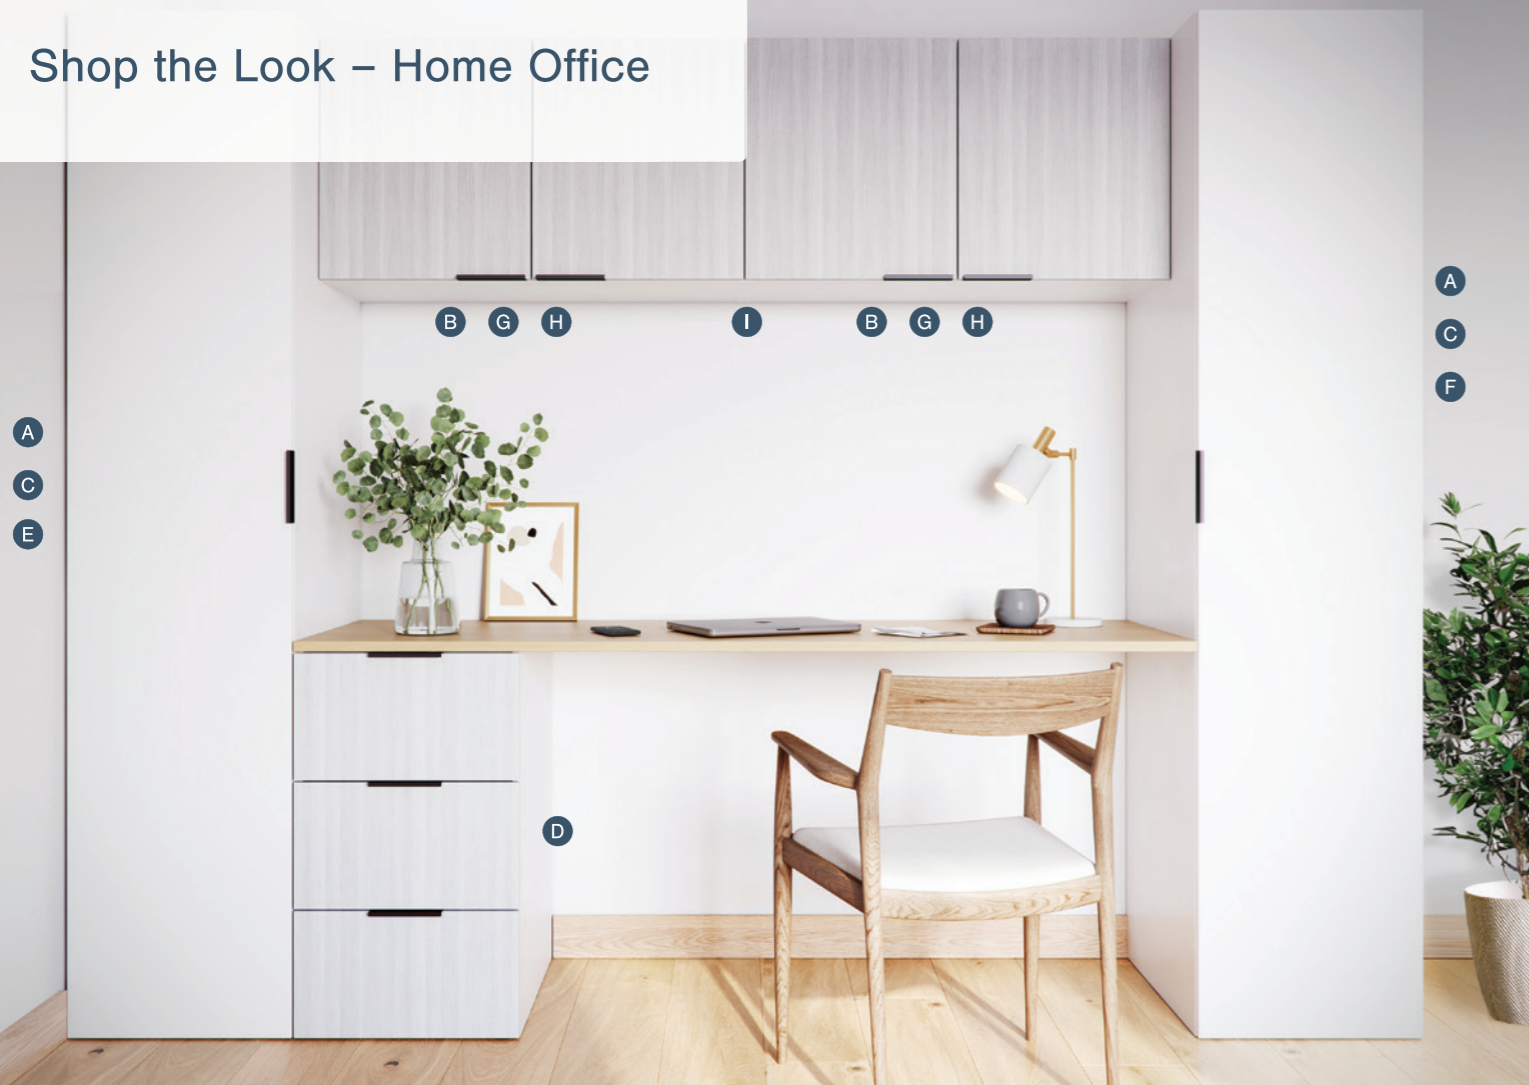

600mm W
580mm D

W 0430644
S 0430524
M 0431287
S 0430998
C 0430832

N

Scalloped Drawer

450mm W
580mm D

W 0430661
S 0430461
M 0431285
S 0431171
C 0430842

Shop the Look – Home Office

Shop the Look – Living Room