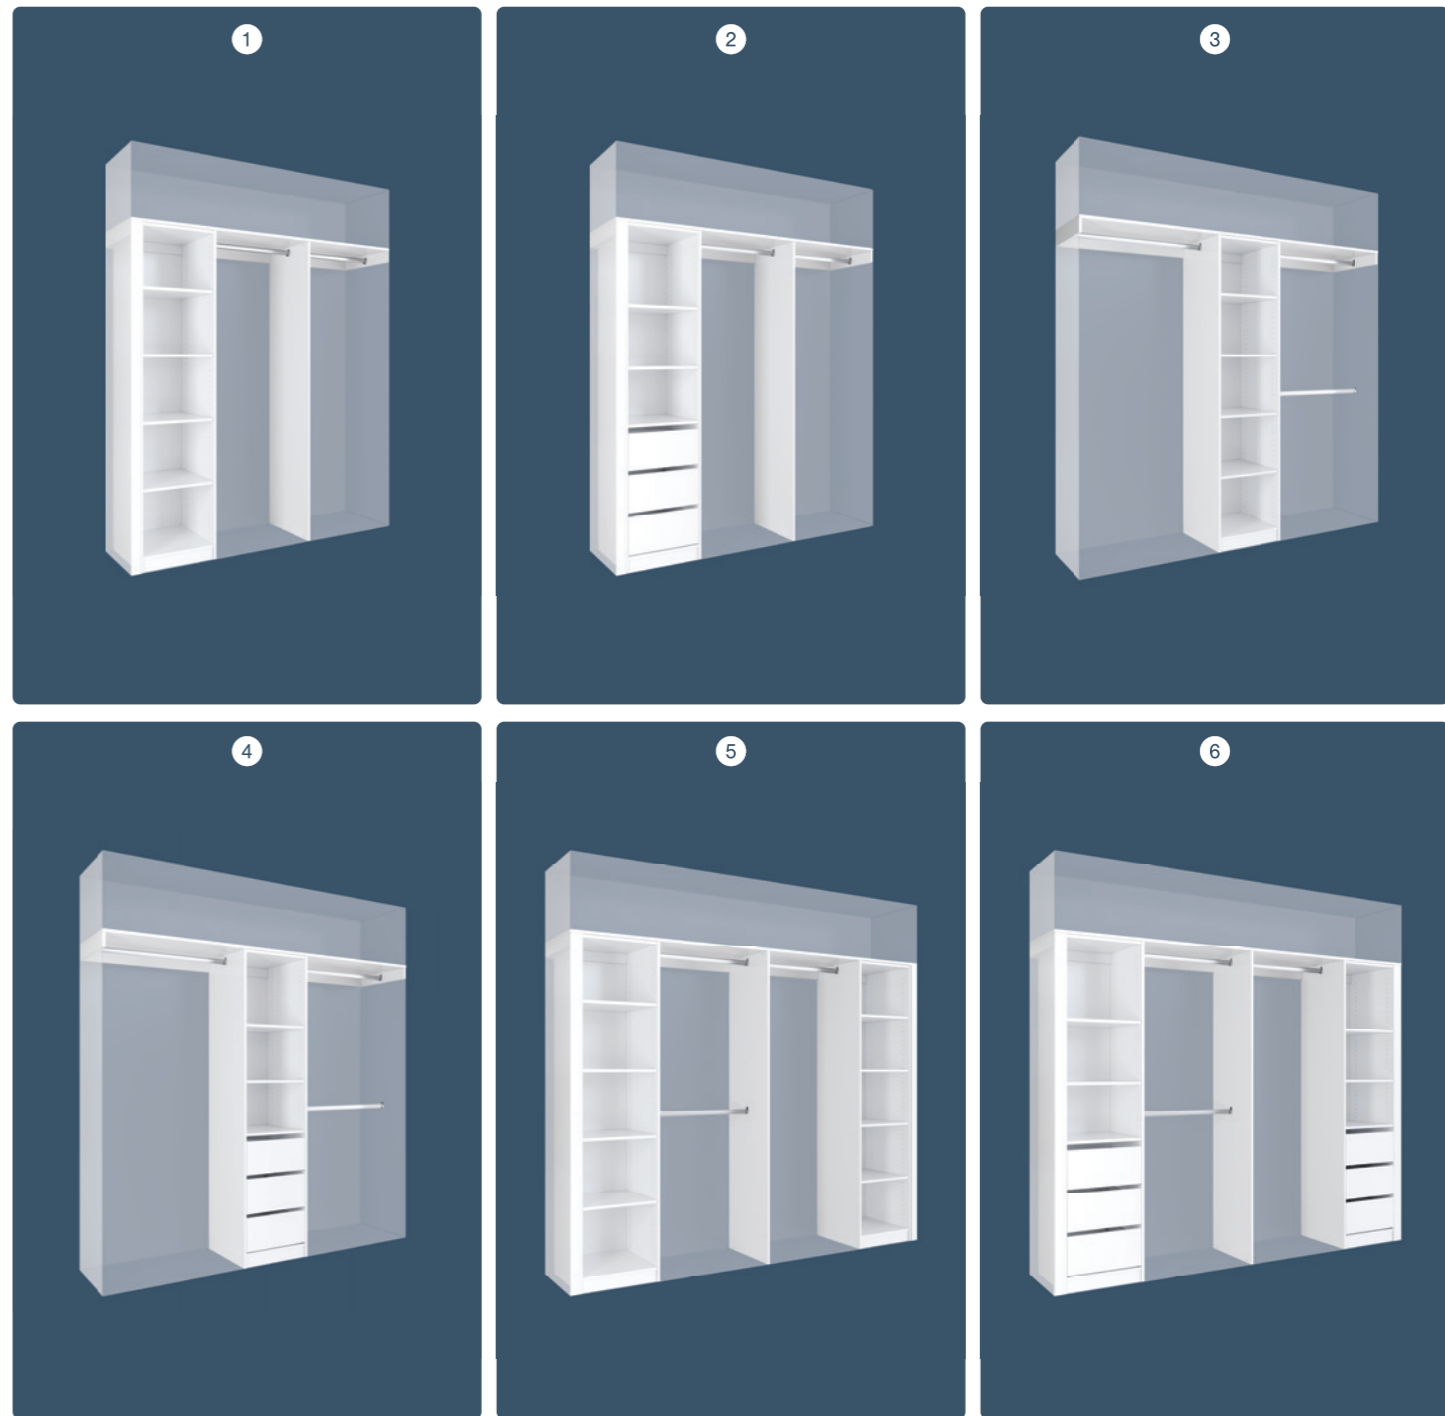

Pre-Selected Built-In Wardrobe Insert Packages