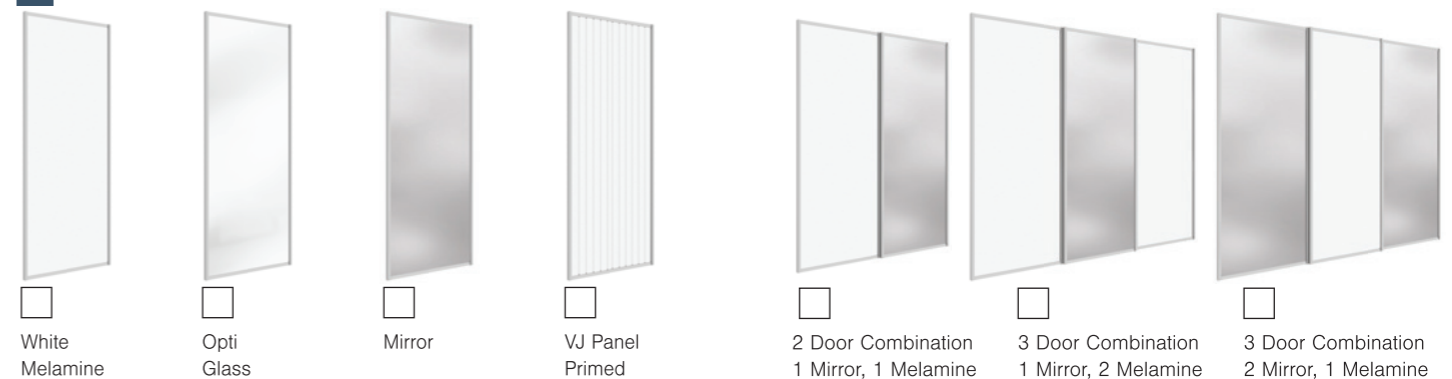

2 Choose Door Configuration (Tick as required)

2 Door (Includes double track) 3 Door (Includes triple track)
 Opening width 1200mm min – 2400mm max Opening width 1800mm min – 3600mm max

3 Choose Door Finish (Tick one)