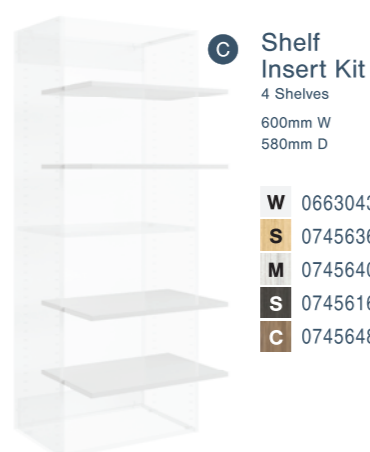

*Never place a TV directly onto any Lugna Storage Furniture. Fix the TV securely onto the wall.

STEP 1 Cabinet Shell

A Cabinet Shell
2048mm H
600mm W
580mm D

W 0430522
S 0431270
M 0431166
S 0430872
C 0430725

STEP 2 Insert Kit

C Shelf Insert Kit
4 Shelves
600mm W
580mm D

W 0663043
S 0745636
M 0745640
S 0745616
C 0745648

STEP 3 Complete Units

B Cabinet Shell
512mm H x 900mm W x 380mm D

W 0431458
S 0431107
M 0430637
S 0430518
C 0431279