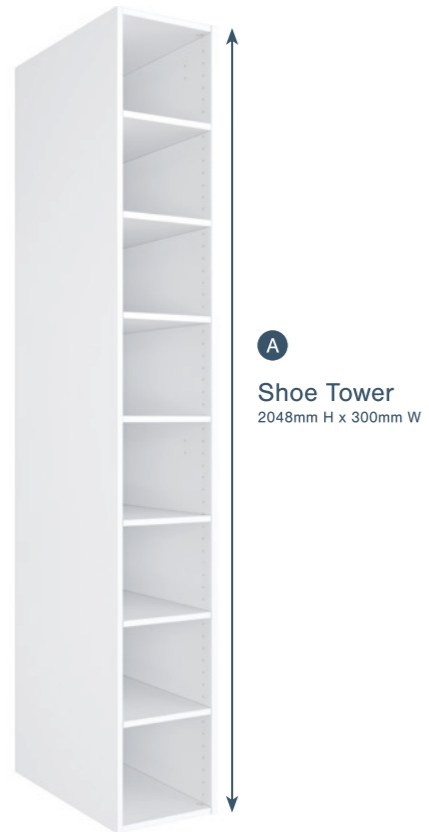

STEP 3 Complement with Complete Units

White

Sand

Mist

Storm

Cove

2048mm

A
Shoe Tower
2048mm H x 300mm W