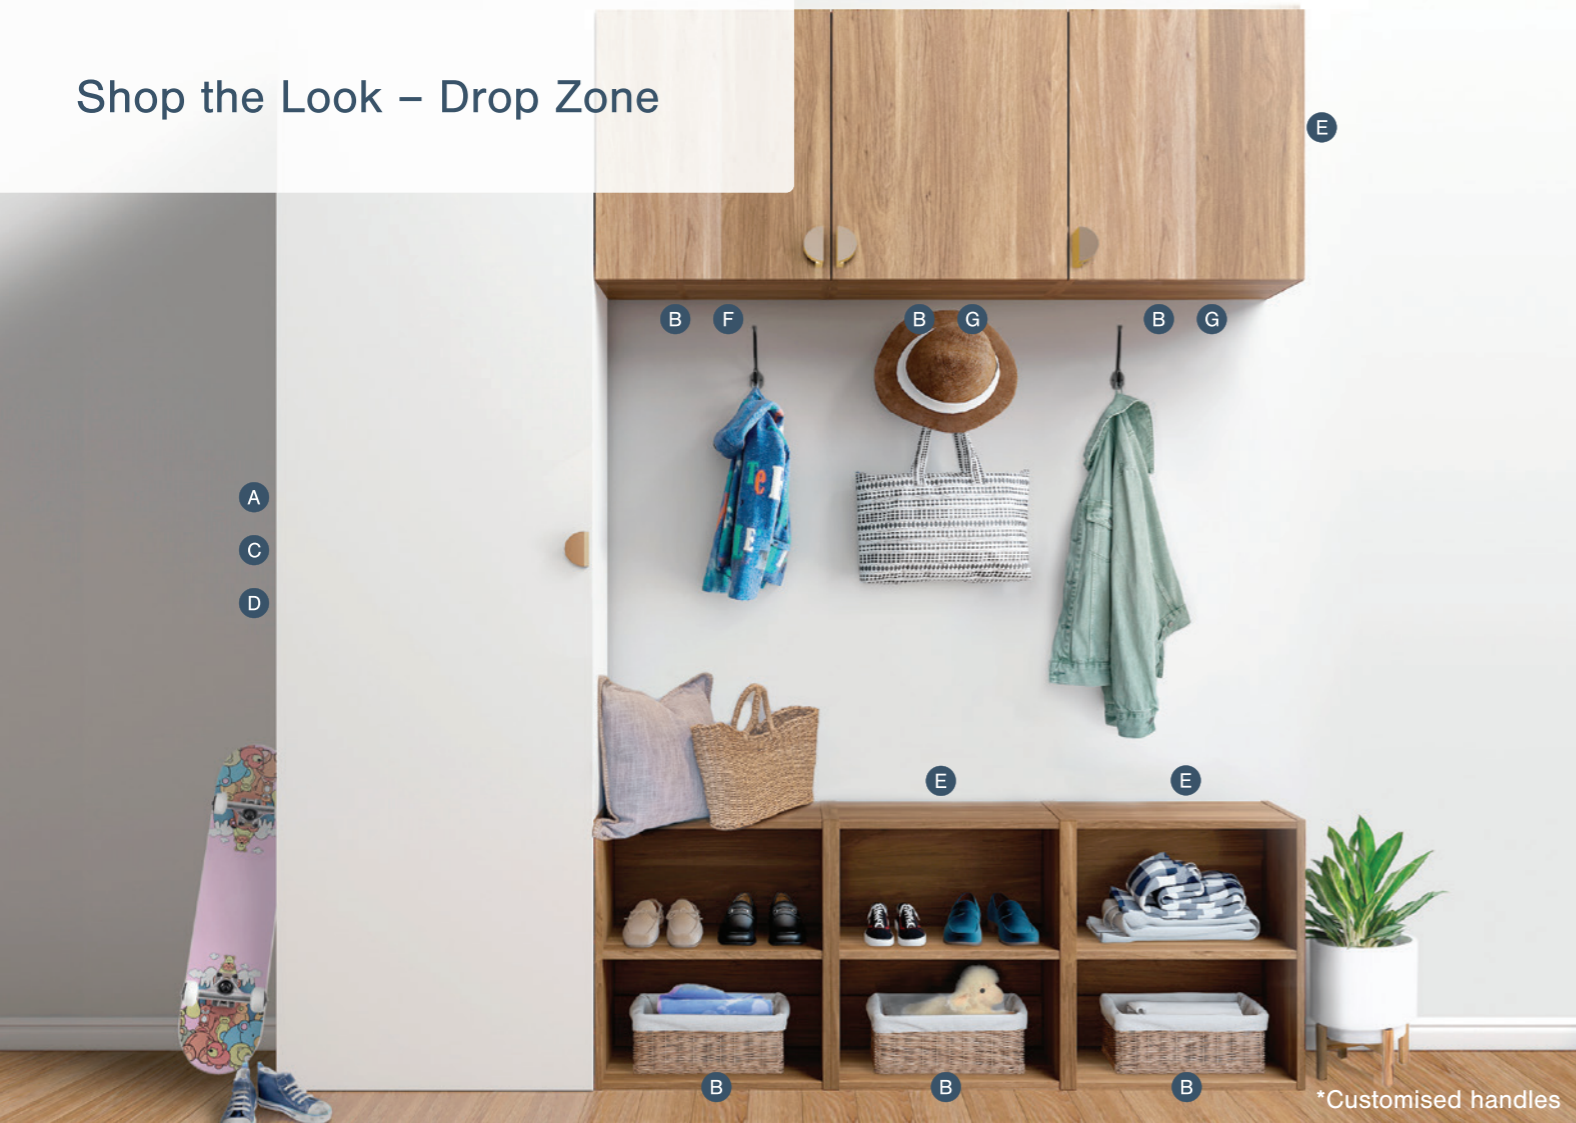

K External Drawer
450mm W x 580mm D

W 0430635
S 0430593
M 0431407
S 0431113
C 0430671

L Shelves - 2 Pack
450mm W x 580mm D

W 0430943
S 0430703
M 0430571
S 0431031
C 0430787

Shop the Look – Drop Zone

Shop the Look – Kids Storage