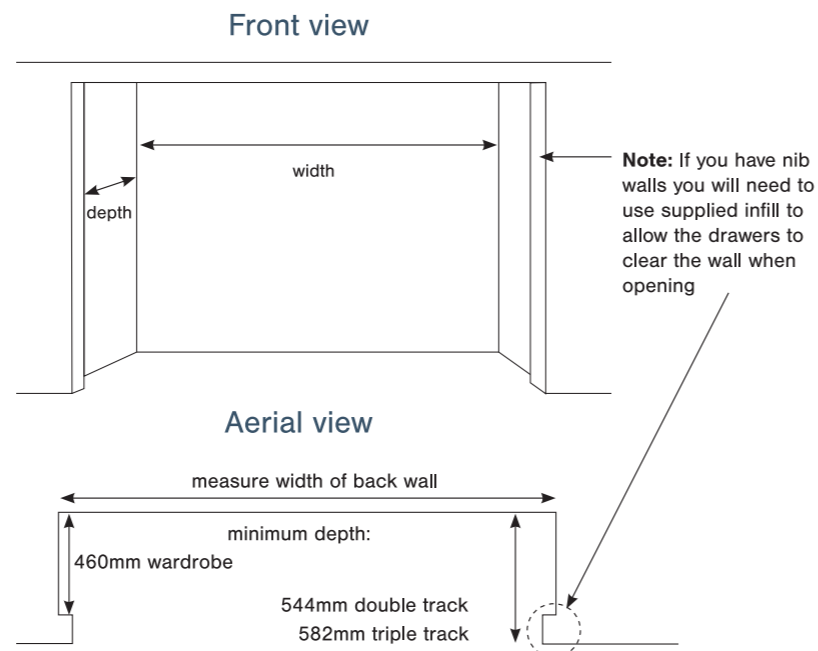

Useful Tips

- Most wardrobes are 600mm in depth
- A two-door double track depth is 82mm, this allows approximately 500mm of clear hanging space
- A three-door triple track depth is 125mm. A triple track can be used in a 600mm deep wardrobe, but hanging space will be slightly reduced
- For a four-door wardrobe, order 2x two-door packages.

1 Measure

How to Measure Built-In Wardrobes

Wardrobe Packages are available to suit any size opening up to 2400mm wide. All Packages are a standard height of 1850mm and depth of 455mm. Measure the depth of your opening to ensure it is a minimum of 460mm without custom doors. Measure width and select the Package that suits.

DEPTH 380mm		DEPTH 580mm			
WIDTH 600mm	WIDTH 900mm	WIDTH 450mm	WIDTH 600mm	WIDTH 750mm	WIDTH 900mm
HEIGHT 1536mm 2048mm		HEIGHT 2048mm			

*Selected in-store range only available in white and varies by store.