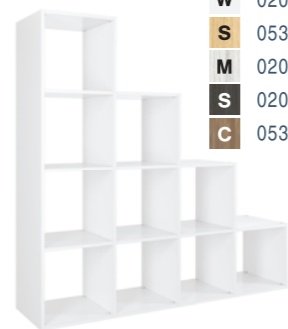

4-3-2-1 Stepped Unit
1424mm H
1424mm W
390mm D

- **W** 0202566
- **S** 0537248
- **M** 0202581
- **S** 0202575
- **C** 0537249